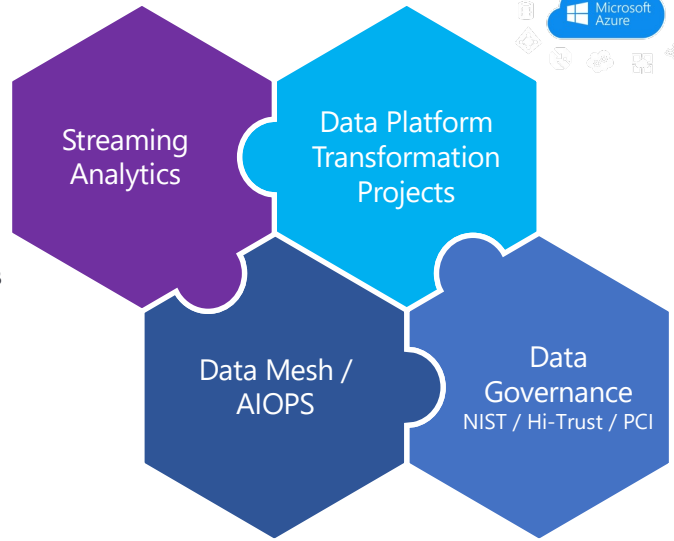

Elevate Your Data Strategy with XenVector’s Expertise:

- **Rapid Value Deliverance:** Quickly identify and implement effective data management and analytics solutions that propel your business forward.
- **Smooth Cloud-Native Transition:** With our guidance, migrate to a modern, integrated data environment effortlessly, ensuring compatibility and enhanced performance.
- **Master Your Data Domain:** Move beyond traditional data silos to a dynamic cloud-native data framework, unlocking the potential of real-time analytics and AI-driven insights.
- **Future-Ready Data Management:** Equip your business to stay ahead of technological advancements, enabling you to leverage future trends and innovations in data technology.

Transform Your Data Ecosystem with XenVector

Step into the future of data management with XenVector's Cloud-Native Data Mesh Platform Modernization Consulting. Leveraging Azure's comprehensive suite, we transform your data handling, storage, and analytics, ensuring your business is not just keeping up but leading the way in efficiency and insight.

Let's embark on this journey together, transforming your vast data streams into a well-oiled ecosystem that powers your business growth and innovation. Partner with XenVector, and let's unlock the full potential of your data in the digital age.

WORKSHOP

Ask us about

Benefit from a **no-cost, 4-hour onsite workshop** sponsored by Microsoft, focusing on your Enterprise Cloud-Native Data Platform Strategy and implementing effective Data Governance.

Data Platform Modernization

- Hadoop Cloudera > Azure Databricks
- SQL Server > Azure Data Factory
- IBM MQ > Azure Event Hubs
- On-Prem SQL Service > Azure SQL DB Service

Proven Consulting

250+
Managed Azure
Services customers

50

Azure Certified
Consultants

Omni-Channel (Mobile/API/Web) Conversational Experiences

Intelligent Cloud-Native Applications

Data Mesh Platforms

DataBricks DataLake

Hybrid Platforms

AZURE

Cognitive Analytics

Cost/Service Optimized Solution Accelerators (Save~ 30%)

Scalable Resilient Multi-Tenant Data Mesh Architecture

Microsoft Solutions Partner
Security

Specialist
Cloud Security

Microsoft Solutions Partner
Digital & App Innovation
Azure

Specialist
Build and Modernize AI Apps
with Microsoft Azure

Microsoft Solutions Partner
Data & AI
Azure

Specialist
Info and Database Migration
Build and Modernize AI Apps
with Microsoft Azure

XenVector Cloud Solutions

HQ : Austin, Texas /US Delivery Centers : Bangalore/India, Vancouver/Canada

webreach@xenvector.com