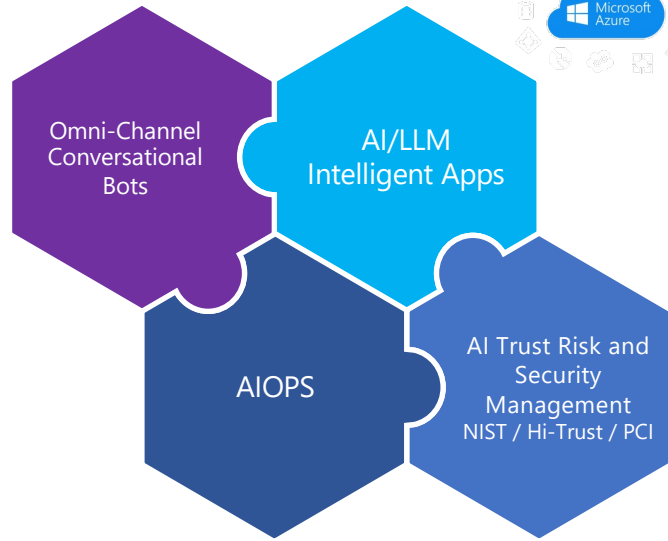

Empower Your Operations with XenVector's AI Expertise:

- **Drive Innovation:** Quickly leverage AI to discover operational improvements and establish a competitive edge, ensuring you're always a step ahead.
- **Effortless AI Transformation:** Transition smoothly to an AI-centric operational model with our expert guidance, ensuring seamless integration without disrupting your current ecosystem.
- **Harness the Power of Your Data:** Elevate your data strategy with AI-driven analytics, leading to informed decisions and enhanced operational agility.
- **Proactive Security Measures:** Stay ahead of threats with AI-powered detection and proactive security strategies, keeping your business secure in a dynamic landscape.

Embark on an AI-Driven Transformation with XenVector

Partner with XenVector and unlock a new realm of possibilities through Cloud-Native AIOps Intelligent Consulting. Our Azure-supported suite of AI tools doesn't just modernize your IT operations; it transforms them, enriching customer interactions and bolstering your security measures.

Let us help you navigate the path to a smarter, more responsive, and efficient operational framework. With XenVector, propel your business into a future where AI not only powers your operations but also drives unparalleled levels of innovation and resilience.

WORKSHOP

Ask us about

Benefit from a **no-cost, 4-hour onsite workshop** sponsored by Microsoft, focusing on your Enterprise AIOps Strategy, a review of AI use cases, and a blueprint for Intelligent Applications.

AI-OPS Transformation

- ITIL Ticketing Platform > Azure AI Chat Bot
- Dash Boards > Azure AI Semantic Search
- Service Monitoring > Co-Pilot Anomaly Detection.

Proven Consulting

250+
Managed Azure
Services customers

50

Azure Certified
Consultants

Omni-Channel (Mobile/API/Web) LLM Conversational Experiences		
Intelligent Cloud-Native AIOps Integration Fabric		
LLMOPS Platforms OpenAI Hugging Face	Intelligent Applications AZURE	Data Intelligence Cognitive Analytics
Cost/Service Optimized AI Solution Accelerator (Save~ 30%)		
Scalable Resilient Multi-Tenant Cloud-Native LLM-ops Platform		
Specialist Cloud Security	Specialist Build and Modernize AI Apps with Microsoft Azure	Specialist Infix and Database Migration Build and Modernize AI Apps with Microsoft Azure