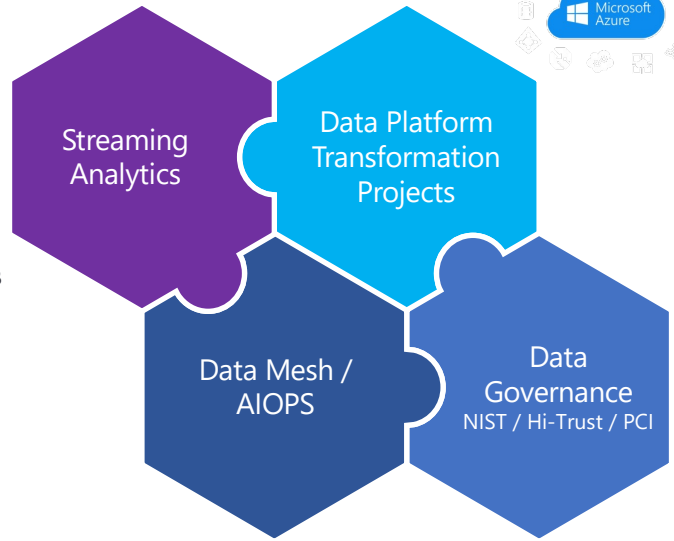

Elevate Your Data Strategy with XenVector’s Expertise:

- **Rapid Value Deliverance:** Quickly identify and implement effective data management and analytics solutions that propel your business forward.
- **Smooth Cloud-Native Transition:** With our guidance, migrate to a modern, integrated data environment effortlessly, ensuring compatibility and enhanced performance.
- **Master Your Data Domain:** Move beyond traditional data silos to a dynamic cloud-native data framework, unlocking the potential of real-time analytics and AI-driven insights.
- **Future-Ready Data Management:** Equip your business to stay ahead of technological advancements, enabling you to leverage future trends and innovations in data technology.

Transform Your Data Ecosystem with XenVector

Step into the future of data management with XenVector's Cloud-Native Data Mesh Platform Modernization Consulting. Leveraging Azure's comprehensive suite, we transform your data handling, storage, and analytics, ensuring your business is not just keeping up but leading the way in efficiency and insight.

Let's embark on this journey together, transforming your vast data streams into a well-oiled ecosystem that powers your business growth and innovation. Partner with XenVector, and let's unlock the full potential of your data in the digital age.

WORKSHOP

Ask us about

Benefit from a **no-cost, 4-hour onsite workshop** sponsored by Microsoft, focusing on your Enterprise Cloud-Native Data Platform Strategy and implementing effective Data Governance.

Data Platform Modernization

- Hadoop Cloudera > Azure Databricks
- SQL Server > Azure Data Factory
- IBM MQ > Azure Event Hubs
- On-Prem SQL Service > Azure SQL DB Service

Proven Consulting

250+
Managed Azure
Services customers

50

Azure Certified
Consultants

Omni-Channel (Mobile/API/Web) Conversational Experiences

Intelligent Cloud-Native Applications

Data Mesh Platforms

DataBricks DataLake

Hybrid Platforms

AZURE

Cognitive Analytics

Cost/Service Optimized Solution Accelerators (Save~ 30%)

Scalable Resilient Multi-Tenant Data Mesh Architecture

Specialist
Cloud Security

Specialist
Build and Modernize AI Apps
with Microsoft Azure

Specialist
Info and Database Migration
Build and Modernize AI Apps
with Microsoft Azure