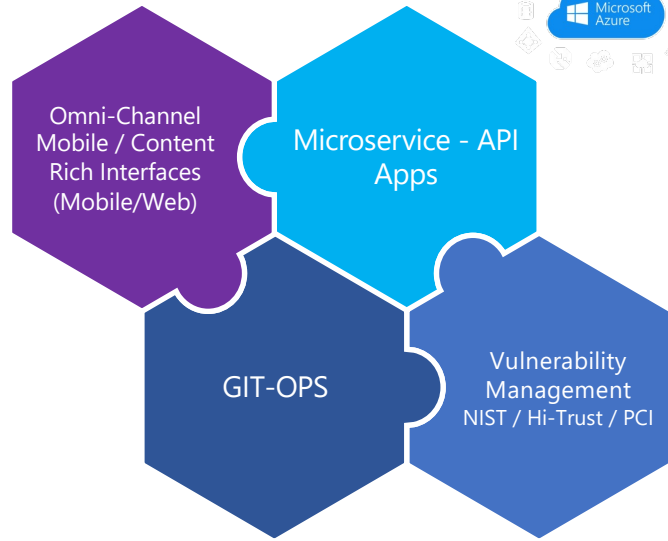

XenVector's Commitment:

- **Targeted Modernization and Optimization:** We identify key modernization strategies that align with your business goals, providing immediate value and preparing you for future advancements.
- **Expert-led Migration and Transformation:** Our streamlined consulting approach navigates the complexity of moving and optimizing in Azure, ensuring a match with your technical and business needs for a fluid transition.
- **Future-proofed Strategy:** Position your applications — and your business — for the future by not just modernizing but optimizing within the Azure ecosystem to rapidly adapt to market and technological shifts.

Kickstart Your Journey to Cloud Excellence

Partner with XenVector for a comprehensive approach that not only migrates and modernizes your applications with Azure but also optimizes and transforms them, ensuring they're primed for ongoing innovation and growth.

Let's work together, utilizing Azure Cloud's extensive toolkit to not just meet but exceed your modernization and optimization goals. Connect with us to transform your application ecosystem into a scalable, agile, and future-ready asset for your business.

WORKSHOP

Ask us about

Benefit from a **no-cost, 4-hour onsite workshop** sponsored by Microsoft, focusing on Enterprise Application Transformation Plan and DevOPS Automation Maturity Advisory

Application Platform Modernization

- VMWare PCF > Azure AKS / OpenShift (AOS)
- Datacenter Workloads > Azure App Service
- Service Monitoring > Co-Pilot Anomaly Detection.

Proven Consulting

250+
Managed Azure Services customers

50
Azure Certified Consultants

Micro Services to support Mobile / Content Rich Interfaces

Intelligent Cloud-Native API Gateway

GitOPS

AKS

Radius

Intelligent Applications

AZURE

Data Intelligence

Cognitive

Cosmos

Cost/Service Optimized AI Solution Accelerator (Save~ 30%)

Scalable Resilient Multi-Tenant Cloud-Native Kubernetes Platform

Microsoft Solutions Partner

Security

Specialist Cloud Security

Microsoft Solutions Partner

Digital & App Innovation Azure

Specialist Build and Modernize AI Apps with Microsoft Azure

Microsoft Solutions Partner

Data & AI Azure

Specialist Infra and Database Migration Build and Modernize AI Apps with Microsoft Azure