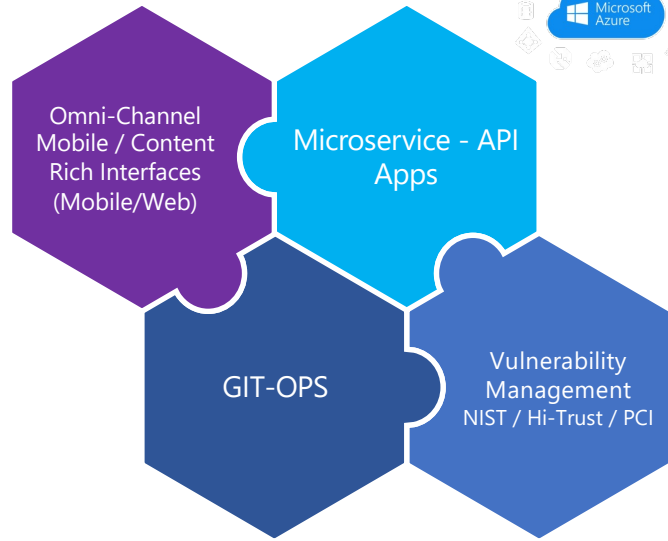

XenVector's Commitment:

- **Targeted Modernization and Optimization:** We identify key modernization strategies that align with your business goals, providing immediate value and preparing you for future advancements.
- **Expert-led Migration and Transformation:** Our streamlined consulting approach navigates the complexity of moving and optimizing in Azure, ensuring a match with your technical and business needs for a fluid transition.
- **Future-proofed Strategy:** Position your applications — and your business — for the future by not just modernizing but optimizing within the Azure ecosystem to rapidly adapt to market and technological shifts.

Kickstart Your Journey to Cloud Excellence

Partner with XenVector for a comprehensive approach that not only migrates and modernizes your applications with Azure but also optimizes and transforms them, ensuring they're primed for ongoing innovation and growth.

Let's work together, utilizing Azure Cloud's extensive toolkit to not just meet but exceed your modernization and optimization goals. Connect with us to transform your application ecosystem into a scalable, agile, and future-ready asset for your business.

WORKSHOP

Ask us about

Benefit from a **no-cost, 4-hour onsite workshop** sponsored by Microsoft, focusing on Enterprise Application Transformation Plan and DevOPS Automation Maturity Advisory

Application Platform Modernization

- VMWare PCF > Azure AKS / OpenShift (AOS)
- Datacenter Workloads > Azure App Service
- Service Monitoring > Co-Pilot Anomaly Detection.

Proven Consulting

250+
Managed Azure Services customers

50
Azure Certified Consultants

Micro Services to support Mobile / Content Rich Interfaces

Intelligent Cloud-Native API Gateway

GitOPS

AKS Radius

Intelligent Applications

AZURE

Data Intelligence

Cognitive Cosmos

Cost/Service Optimized AI Solution Accelerator (Save~ 30%)

Scalable Resilient Multi-Tenant Cloud-Native Kubernetes Platform

Specialist
Cloud Security

Specialist
Build and Modernize AI Apps with Microsoft Azure

Specialist
Info and Database Migration Build and Modernize AI Apps with Microsoft Azure